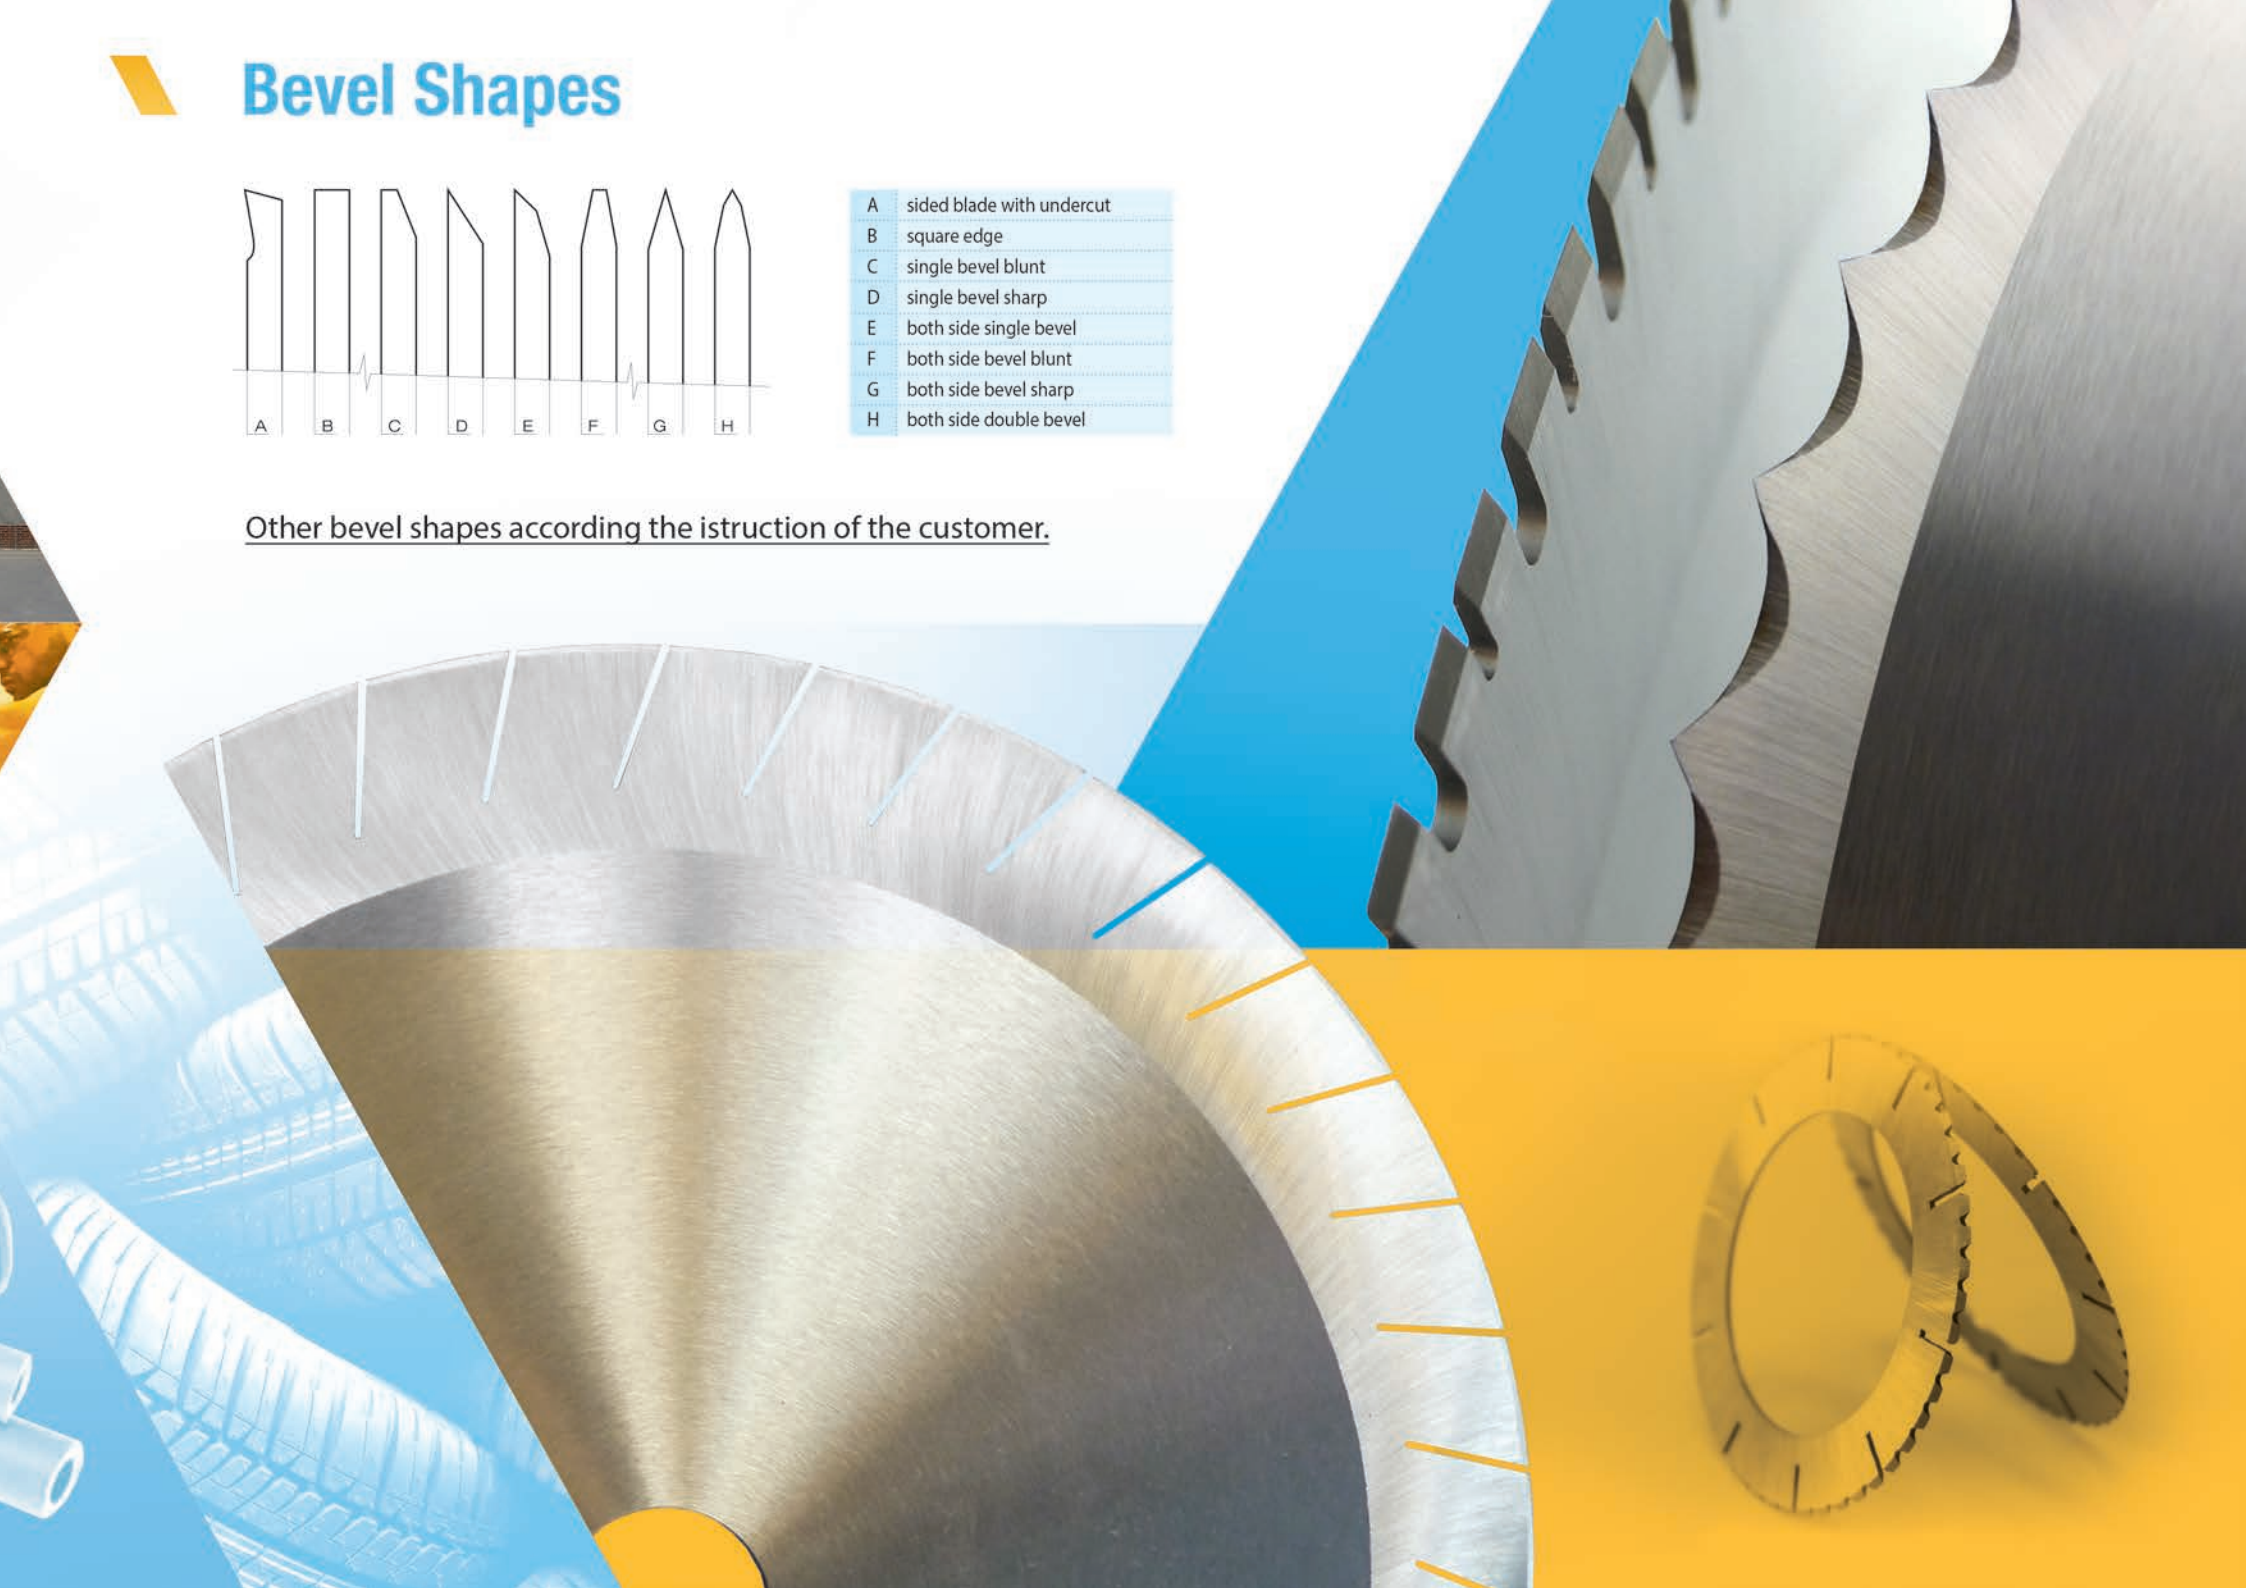

CIRCULAR KNIVES

[Made in Czech Republic ]

GSP - High Tech Saws, s.r.o., resident in Zborovica, is a traditional cutting tools producer. The beginnings of the manufacture date back to the year 1948 when the Pilana company established its branch there and started producing metal cutting circular saw blades from the very beginning.

Bevel Shapes

A	sided blade with undercut
B	square edge
C	single bevel blunt
D	single bevel sharp
E	both side single bevel
F	both side bevel blunt
G	both side bevel sharp
H	both side double bevel

Other bevel shapes according the istration of the customer.

 **High Quality**

 **Clean Cut**

 **Accuracy**

Mirror Surface

MADE IN
CZECH REPUBLIC

OSP
HIGH TECH SAWS
MADE IN
CZECH REPUBLIC
262x175x2
HSS TiNcoS

Marvellous Performance

Quick Reaction

www.
gsp
.info

Life Time

200mmx40mmx2,20mm
M2HSS

Innovation

Sharp & Durable

Cutting your costs

Creativity A step ahead

 Precision