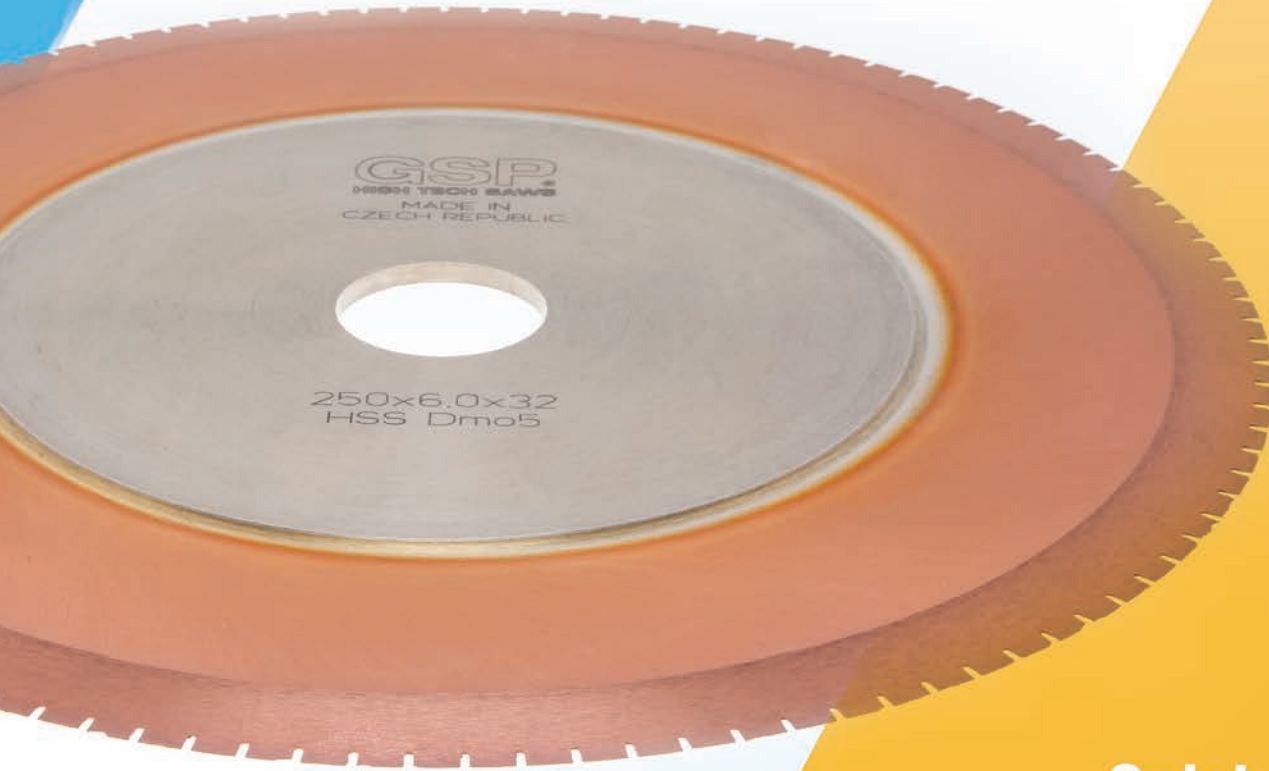

CIRCULAR KNIVES

[Made in Czech Republic ]

GSP - High Tech Saws, s.r.o., resident in Zborovica, is a traditional cutting tools producer. The beginnings of the manufacture date back to the year 1948 when the Pilana company established its branch there and started producing metal cutting circular saw blades from the very beginning.

Bevel Shapes

A	sided blade with undercut
B	square edge
C	single bevel blunt
D	single bevel sharp
E	both side single bevel
F	both side bevel blunt
G	both side bevel sharp
H	both side double bevel

Other bevel shapes according the istration of the customer.

 **High Quality**

 **Clean Cut**

 **Accuracy**

Mirror Surface

MADE IN
CZECH REPUBLIC

OSP
HIGH TECH SAWS
MADE IN
CZECH REPUBLIC
262x175x2
HSS TiNcoS

Marvellous Performance

Quick Reaction

www.
gsp
.info

Life Time

200mmx40mmx2,20mm
M2HSS

Innovation

Sharp & Durable

Cutting your costs

Creativity A step ahead

 Precision