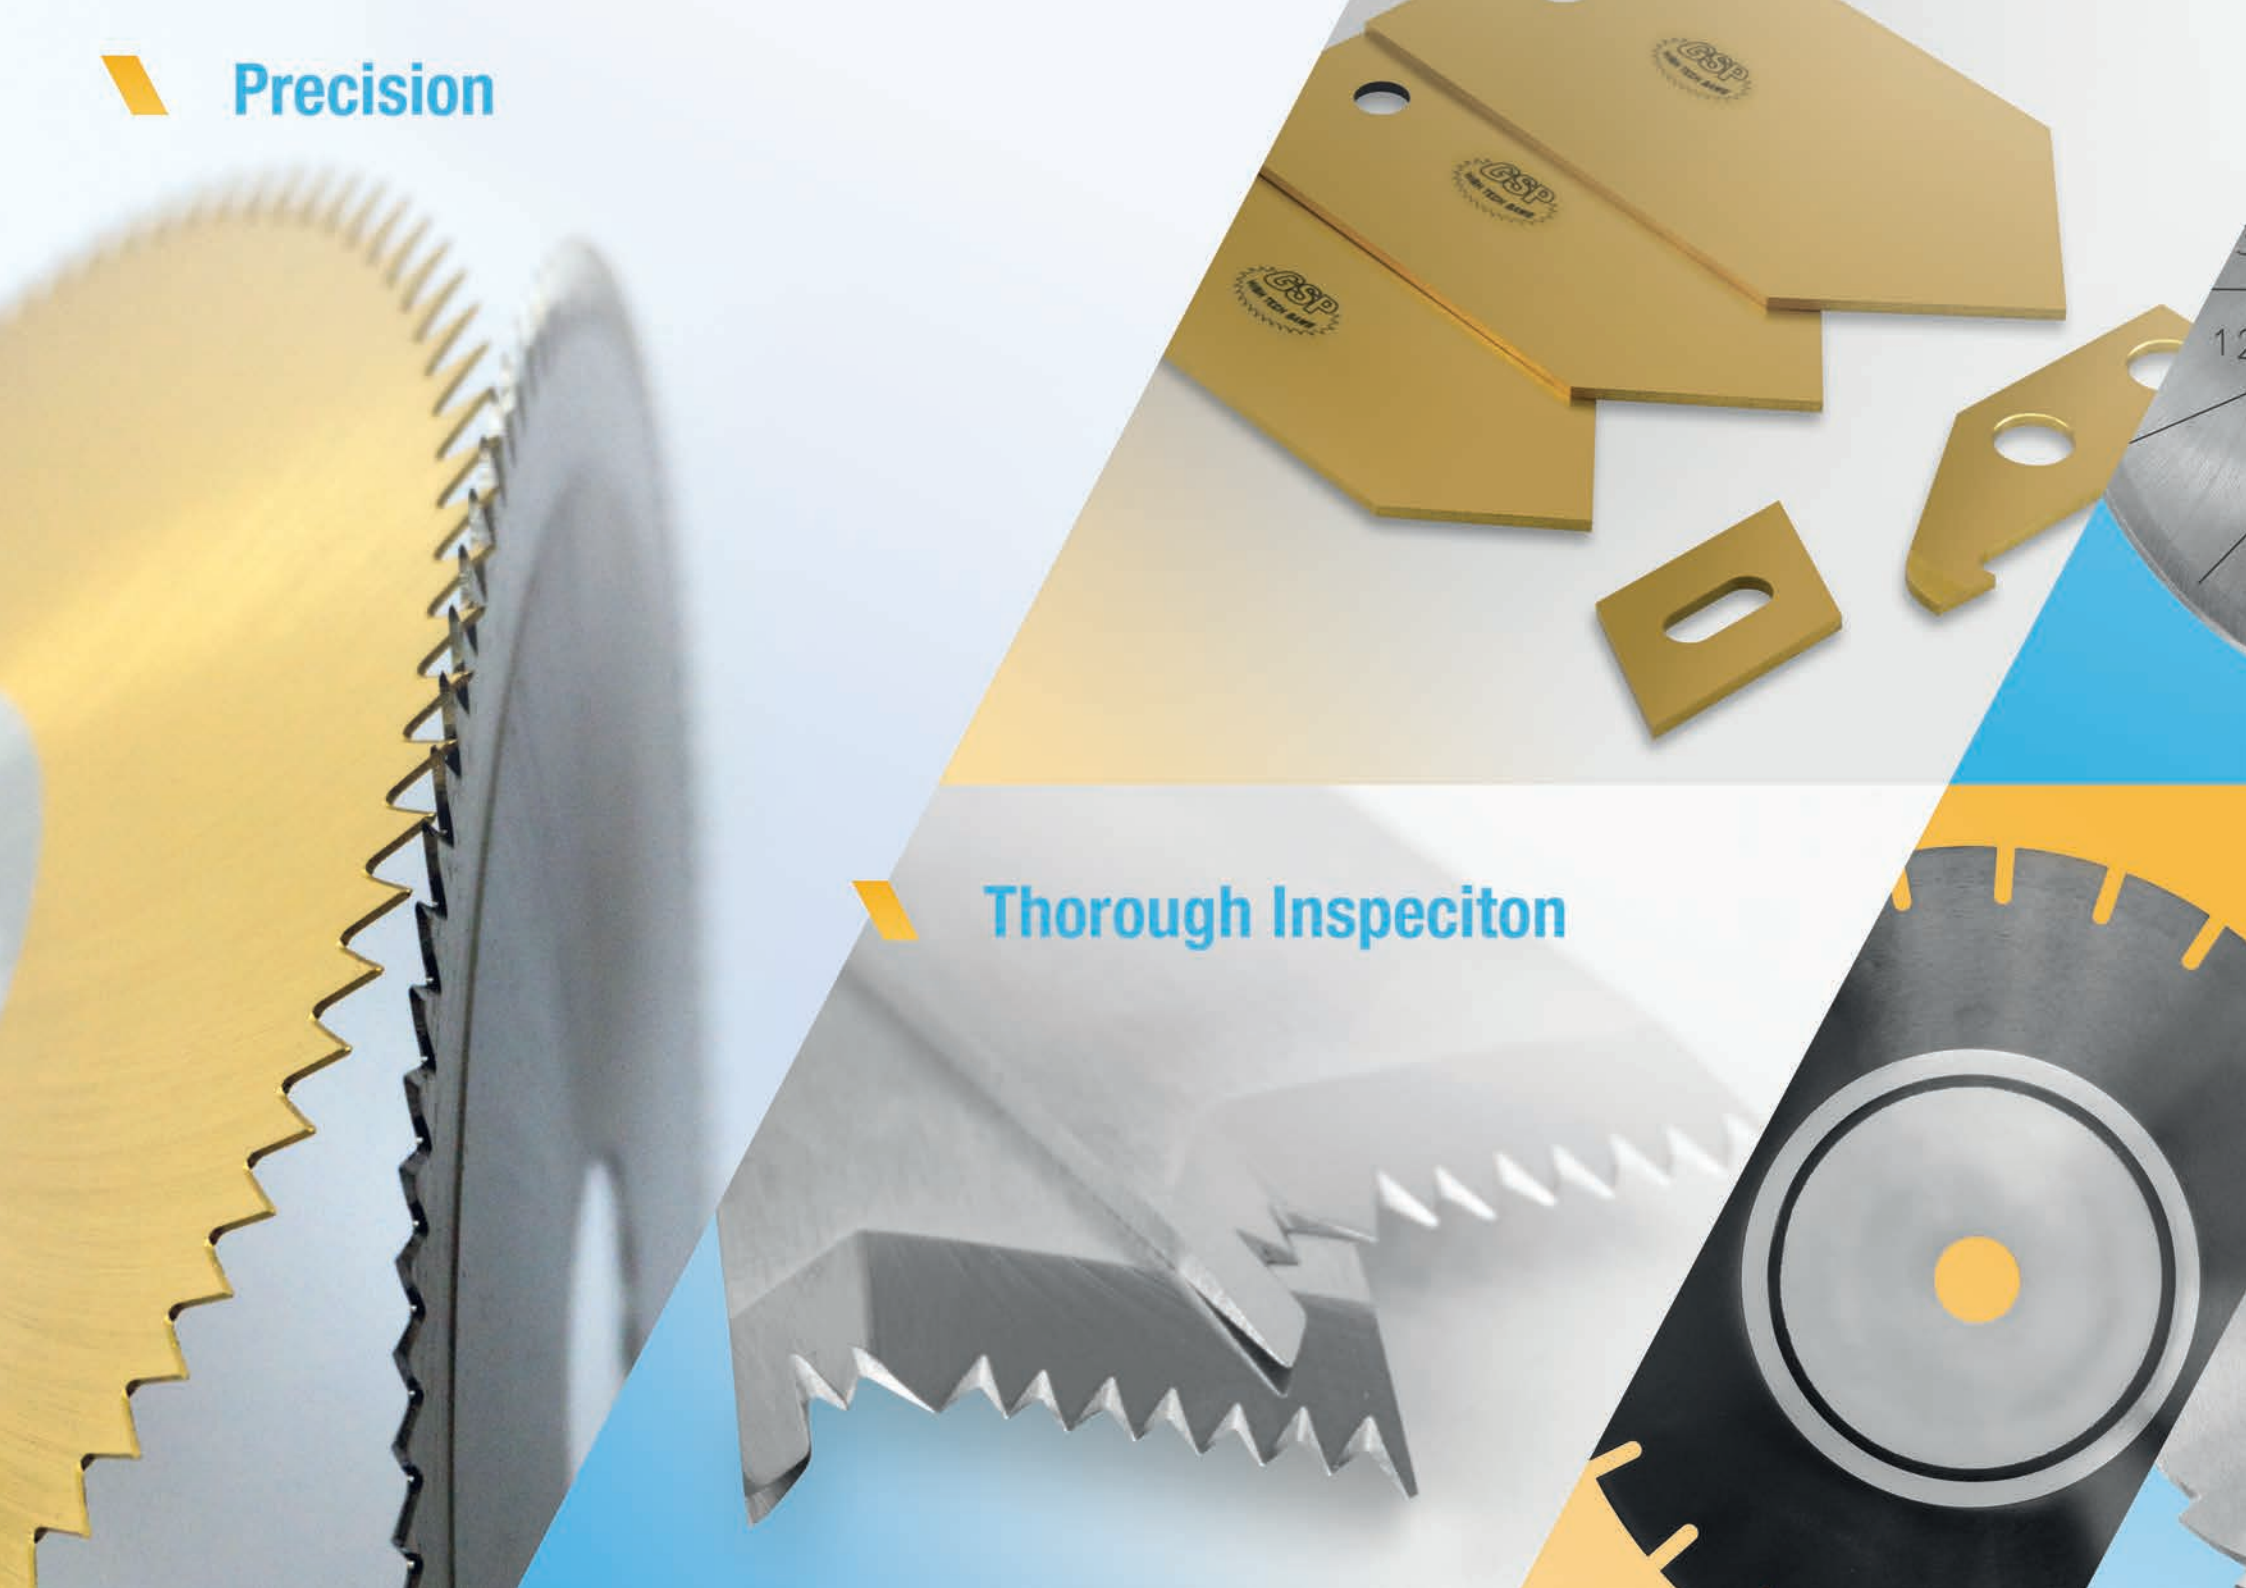

CIRCULAR KNIVES

[Made in Czech Republic ]

GSP - High Tech Saws, s.r.o., resident in Zborovica, is a traditional cutting tools producer. The beginnings of the manufacture date back to the year 1948 when the Pilana company established its branch there and started producing metal cutting circular saw blades from the very beginning.

www.
gsp
.info

Life Time

200mmx40mmx2,20mm
M2HSS

Innovation

Sharp & Durable

Cutting your costs

Creativity A step ahead

 Precision