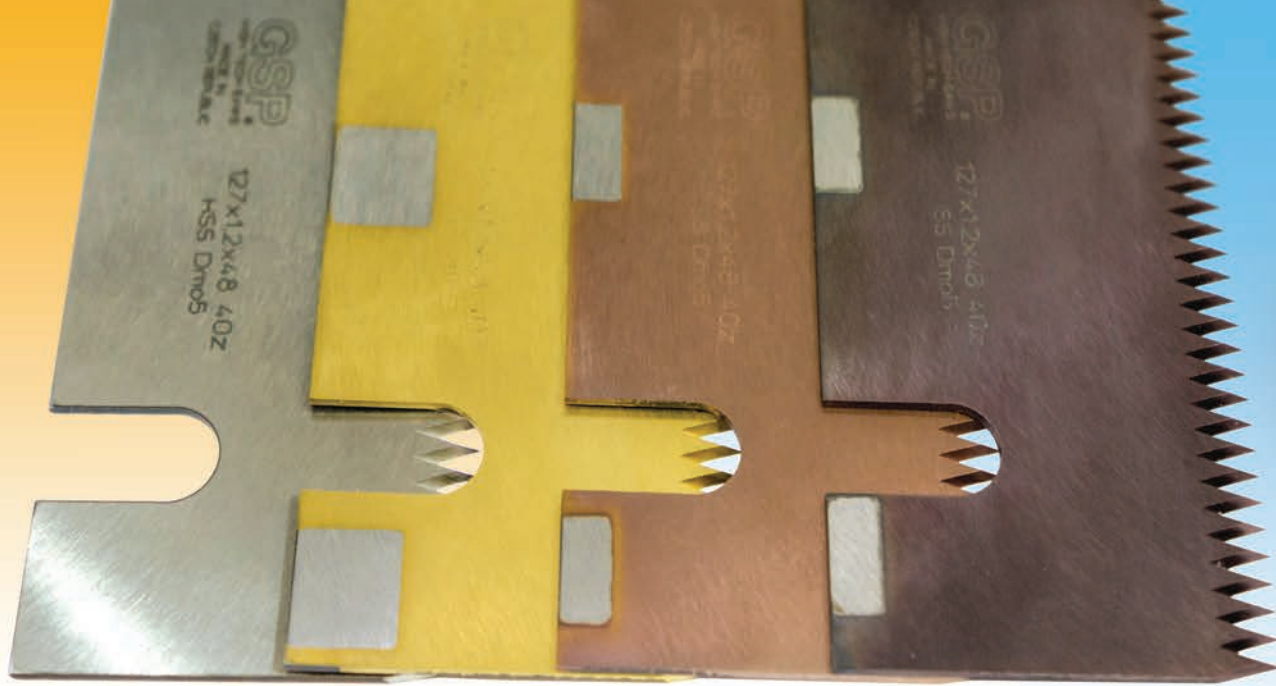

CIRCULAR KNIVES

[Made in Czech Republic ]

GSP - High Tech Saws, s.r.o., resident in Zborovica, is a traditional cutting tools producer. The beginnings of the manufacture date back to the year 1948 when the Pilana company established its branch there and started producing metal cutting circular saw blades from the very beginning.

 **High Quality**

 **Clean Cut**

 **Accuracy**

Mirror Surface

MADE IN
CZECH REPUBLIC

OSP
HIGH TECH SAWS
MADE IN
CZECH REPUBLIC
262x175x2
HSS TiNcoS

Marvellous Performance

Quick Reaction

www.
gsp
.info

Life Time

200mmx40mmx2,20mm
M2HSS

Innovation

Sharp & Durable

Cutting your costs

Creativity A step ahead

 Precision