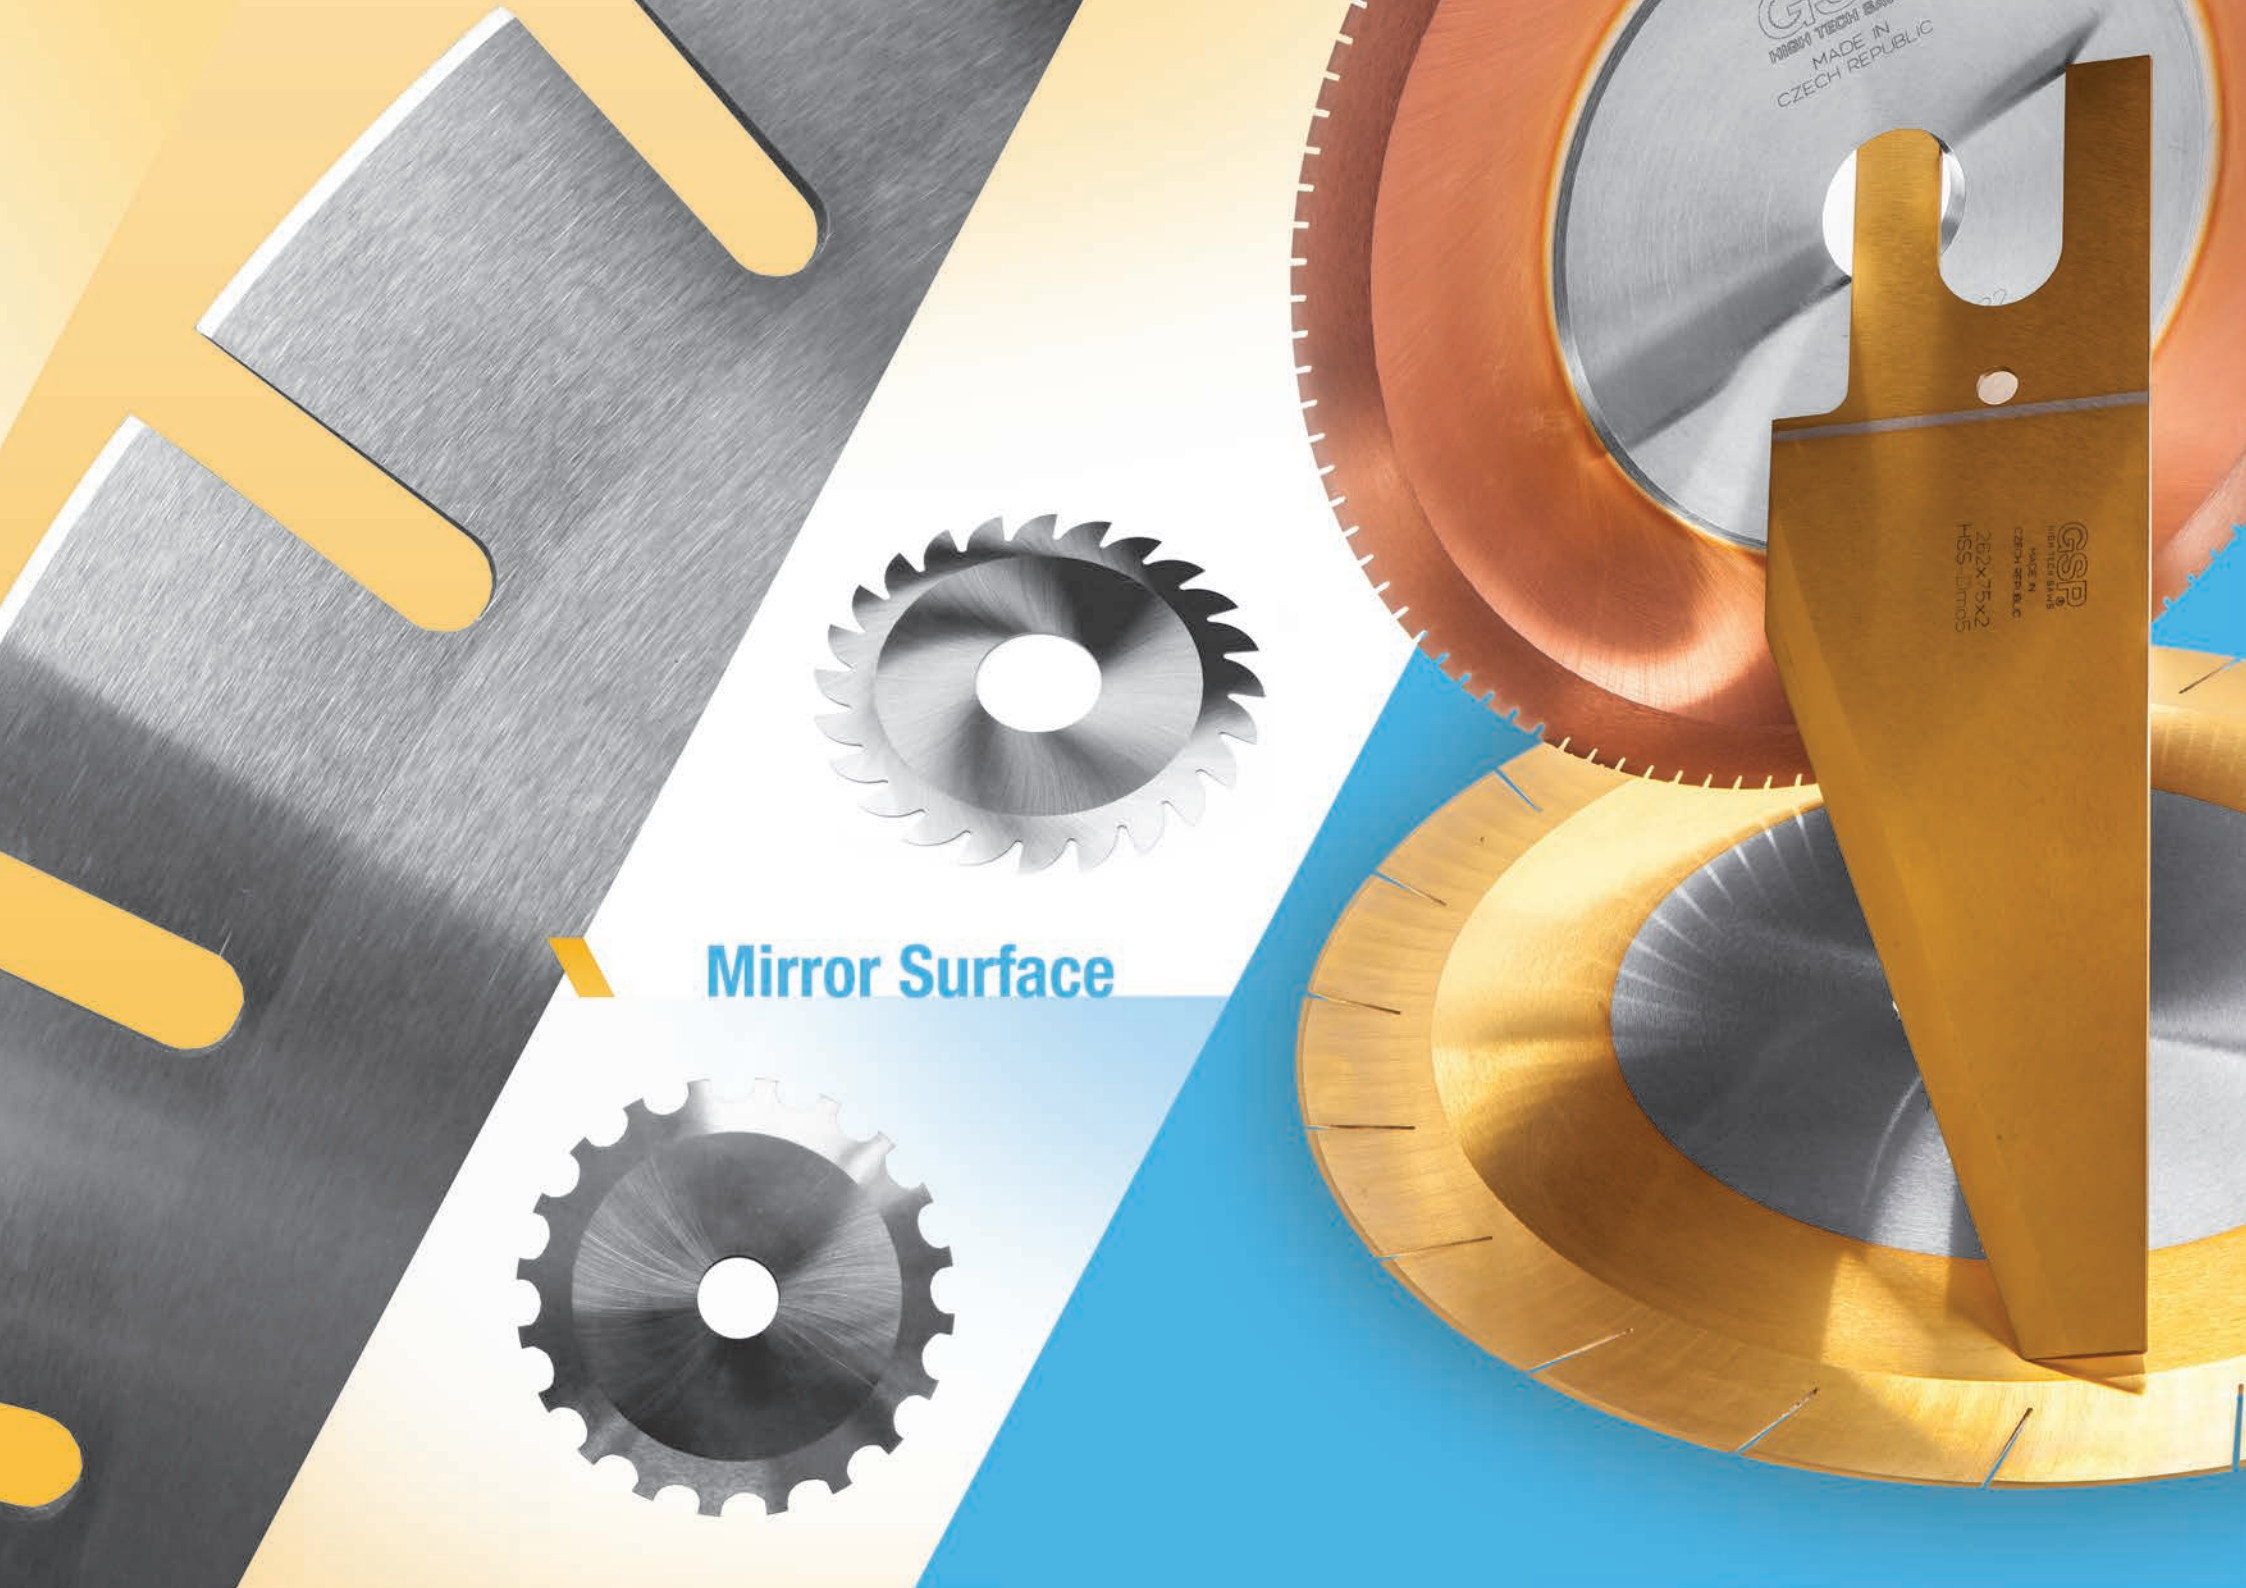

CIRCULAR KNIVES

[Made in Czech Republic ]

GSP - High Tech Saws, s.r.o., resident in Zborovica, is a traditional cutting tools producer. The beginnings of the manufacture date back to the year 1948 when the Pilana company established its branch there and started producing metal cutting circular saw blades from the very beginning.

Bevel Shapes

A	sided blade with undercut
B	square edge
C	single bevel blunt
D	single bevel sharp
E	both side single bevel
F	both side bevel blunt
G	both side bevel sharp
H	both side double bevel

Other bevel shapes according the istration of the customer.

 **High Quality**

 **Clean Cut**

 **Accuracy**

Mirror Surface

MADE IN
CZECH REPUBLIC

OSP
HIGH TECH SAWS
MADE IN
CZECH REPUBLIC
262x175x2
HSS TiNcoS

Marvellous Performance

Quick Reaction

www.
gsp
.info

Life Time

200mmx40mmx2,20mm
M2HSS

Innovation

Sharp & Durable

Cutting your costs

Creativity A step ahead

 Precision