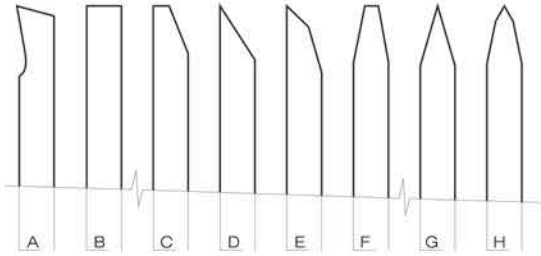

WWW.
gsp
.info

Our knives are made of HSS grade M2 (DIN 1.3343), stainless steel (DIN 1.4112) and tool steel D2 (DIN 1.2379). The outside diameters of our circular knives range from min 13 mm to max 750 mm.

Bevel Shapes

A	sided blade with undercut
B	square edge
C	single bevel blunt
D	single bevel sharp
E	both side single bevel
F	both side bevel blunt
G	both side bevel sharp
H	both side double bevel

Other bevel shapes according the istration of the customer.

www.
gsp
.info

Life Time

200mmx40mmx2,20mm
M2HSS

Innovation

Sharp & Durable

Cutting your costs

Creativity A step ahead

 Precision